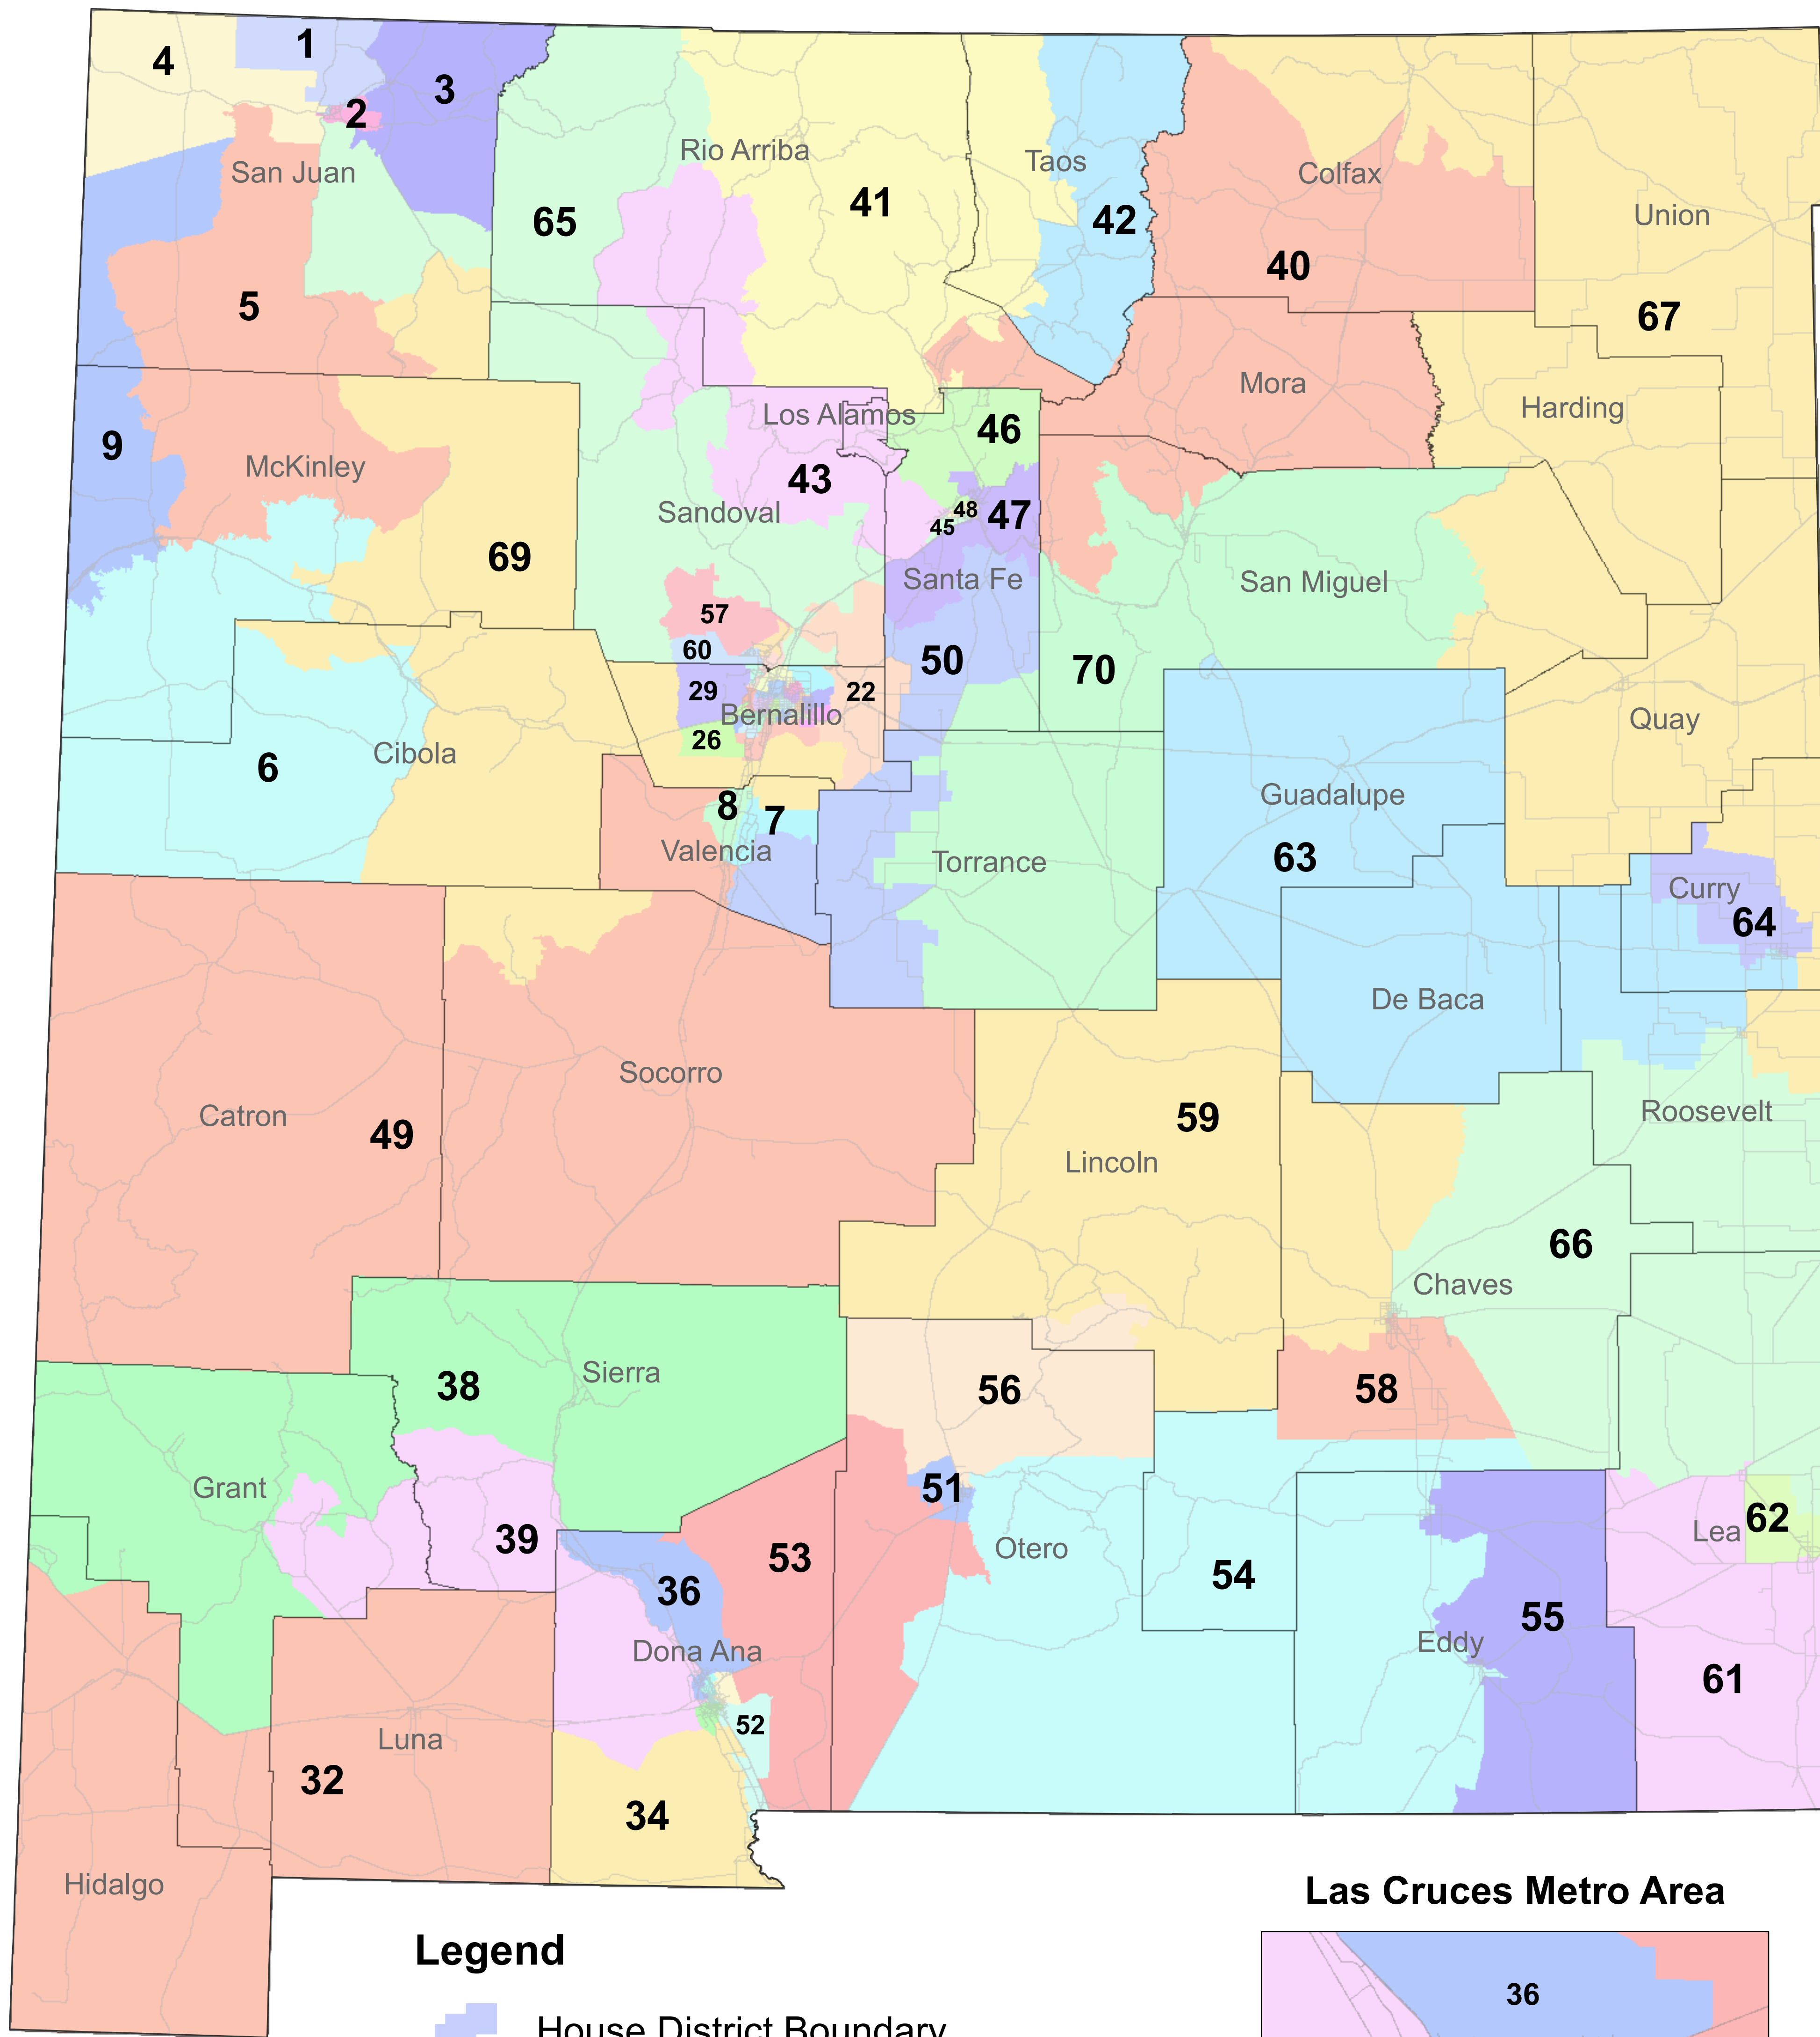

New Mexico House of Representatives

Fifty-Second Legislature - 2015 Regular Session

Legend

-  House District Boundary
-  County Boundary
-  Major Roads

Map published by the
New Mexico Taxation and Revenue Department
Information Technology Division
Revision date: 20141229

Albuquerque Metro Area

Santa Fe Metro Area

Las Cruces Metro Area