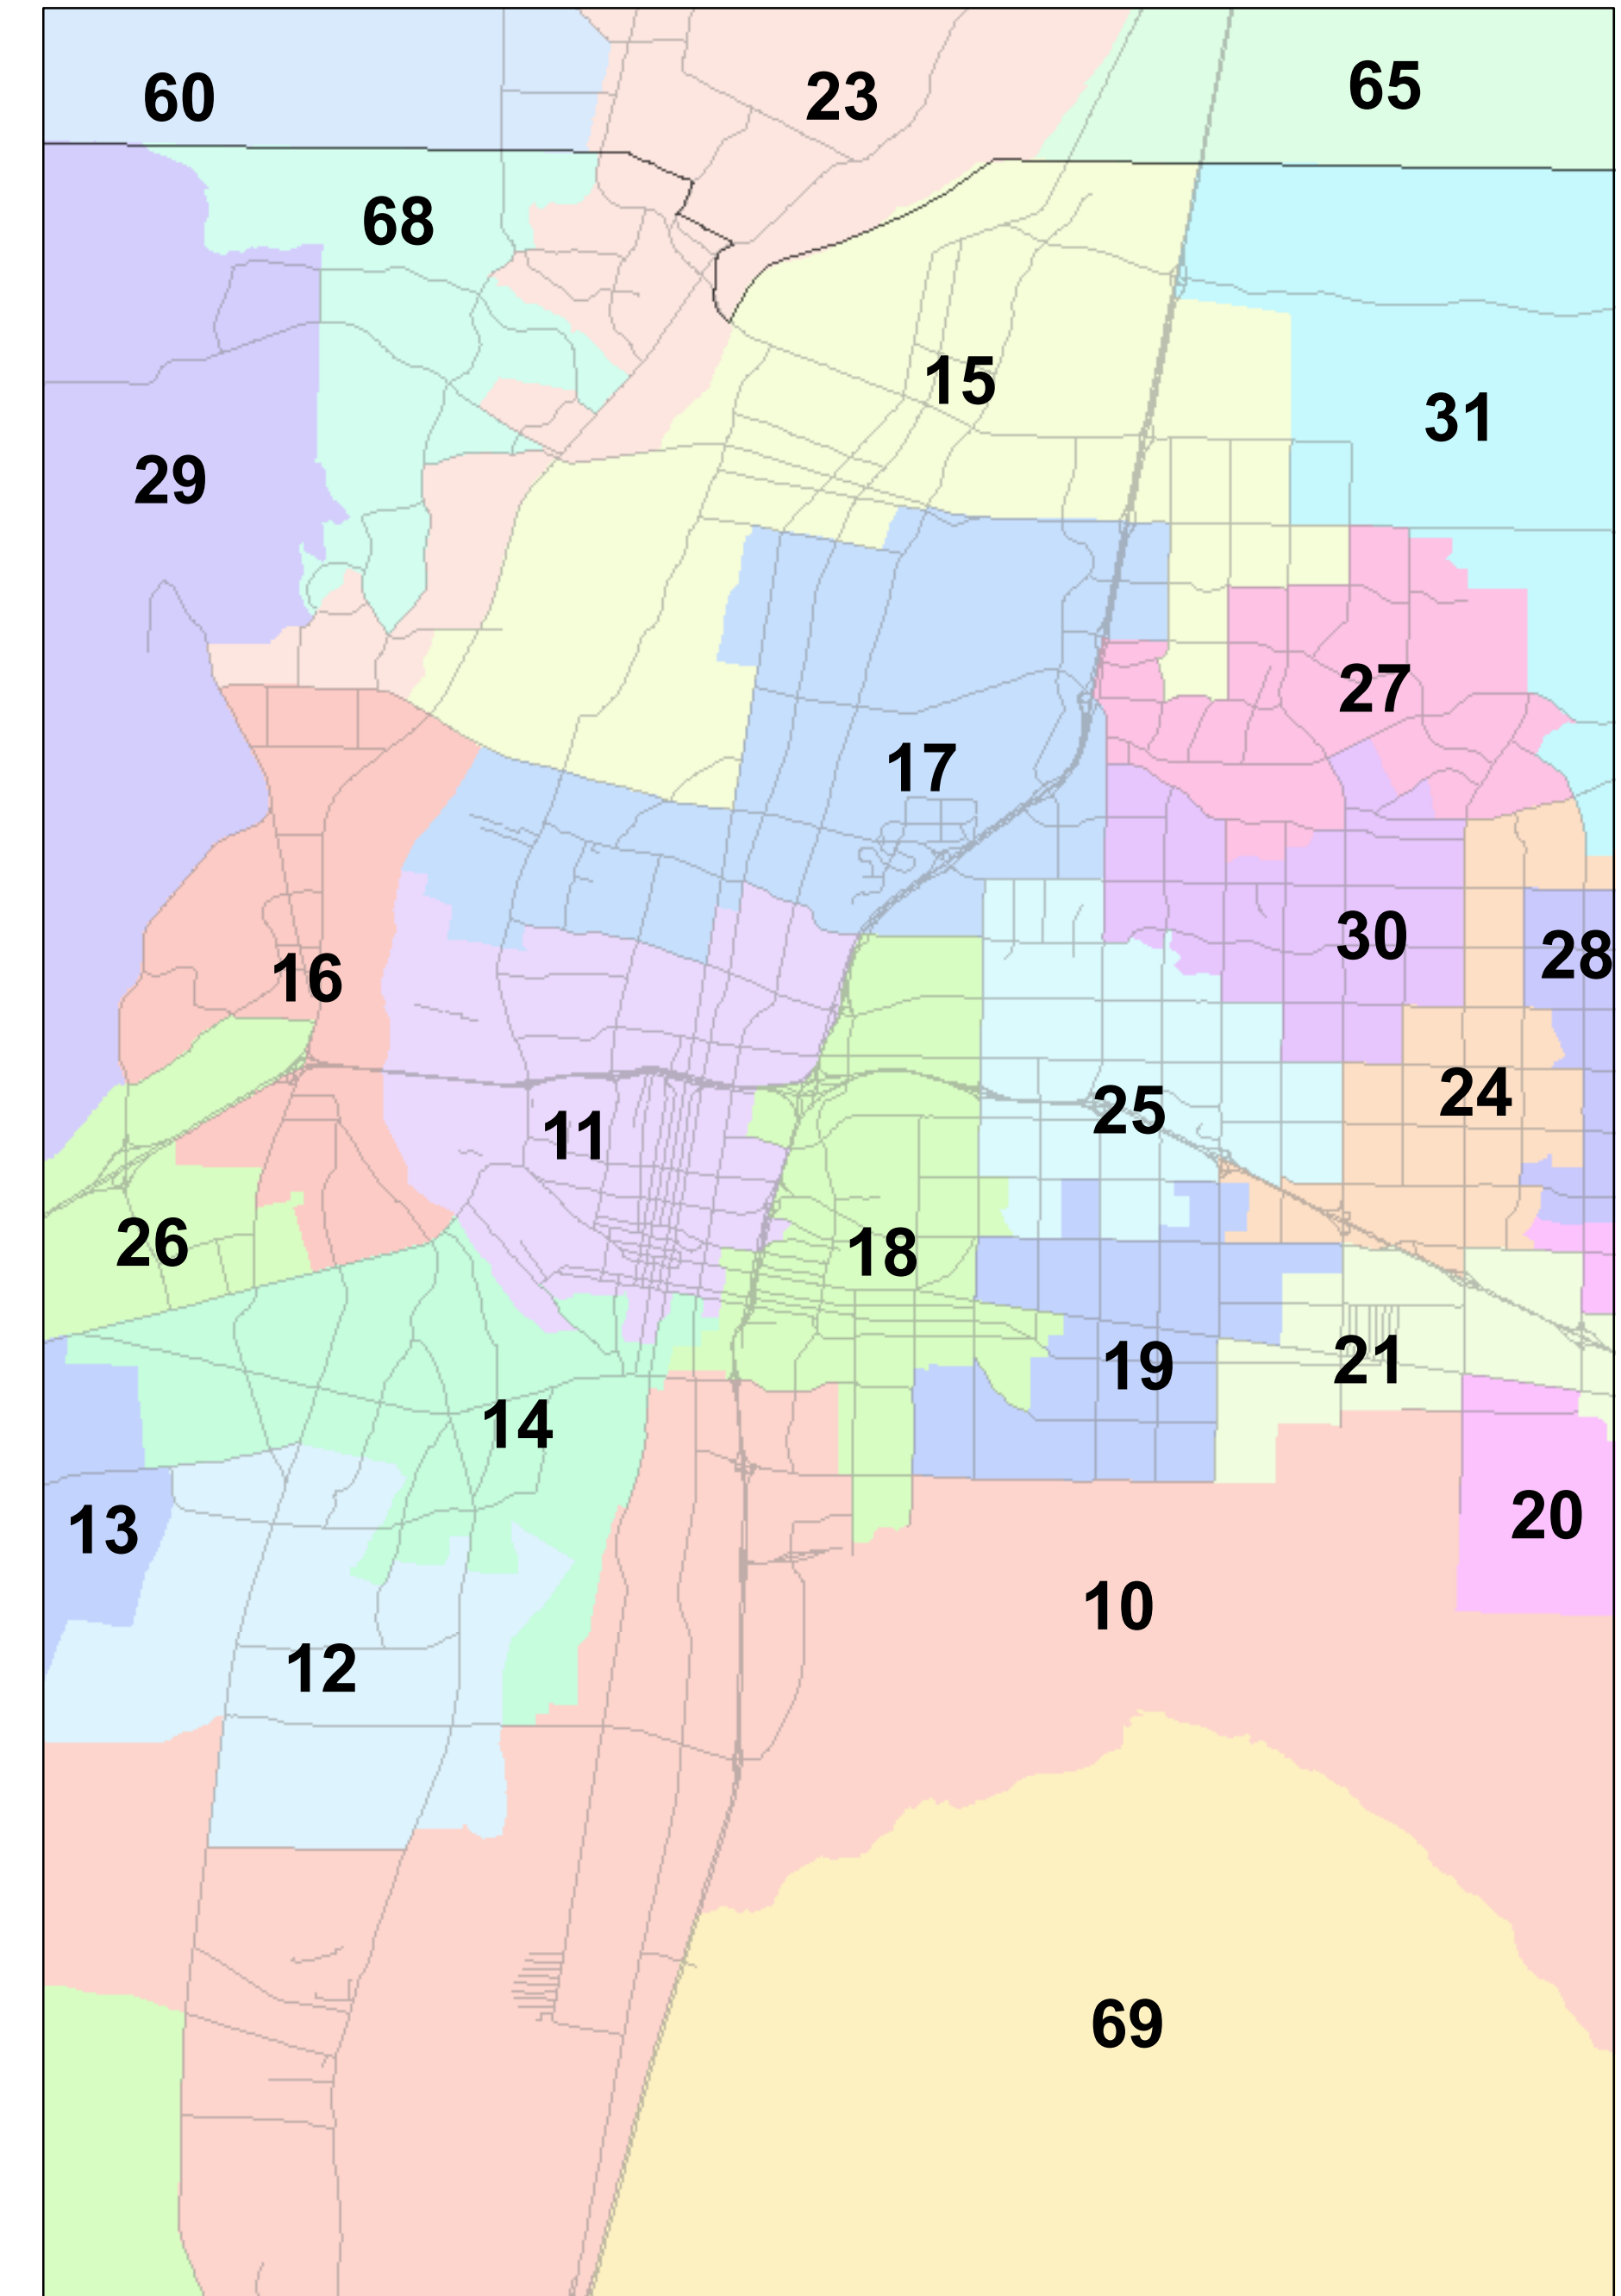

New Mexico House of Representatives

Fifty-Second Legislature - 2015 Regular Session

Legend

-  House District Boundary
-  County Boundary
-  Major Roads

Map published by the
New Mexico Taxation and Revenue Department
Information Technology Division
Revision date: 20141229

Albuquerque Metro Area

Santa Fe Metro Area

Las Cruces Metro Area