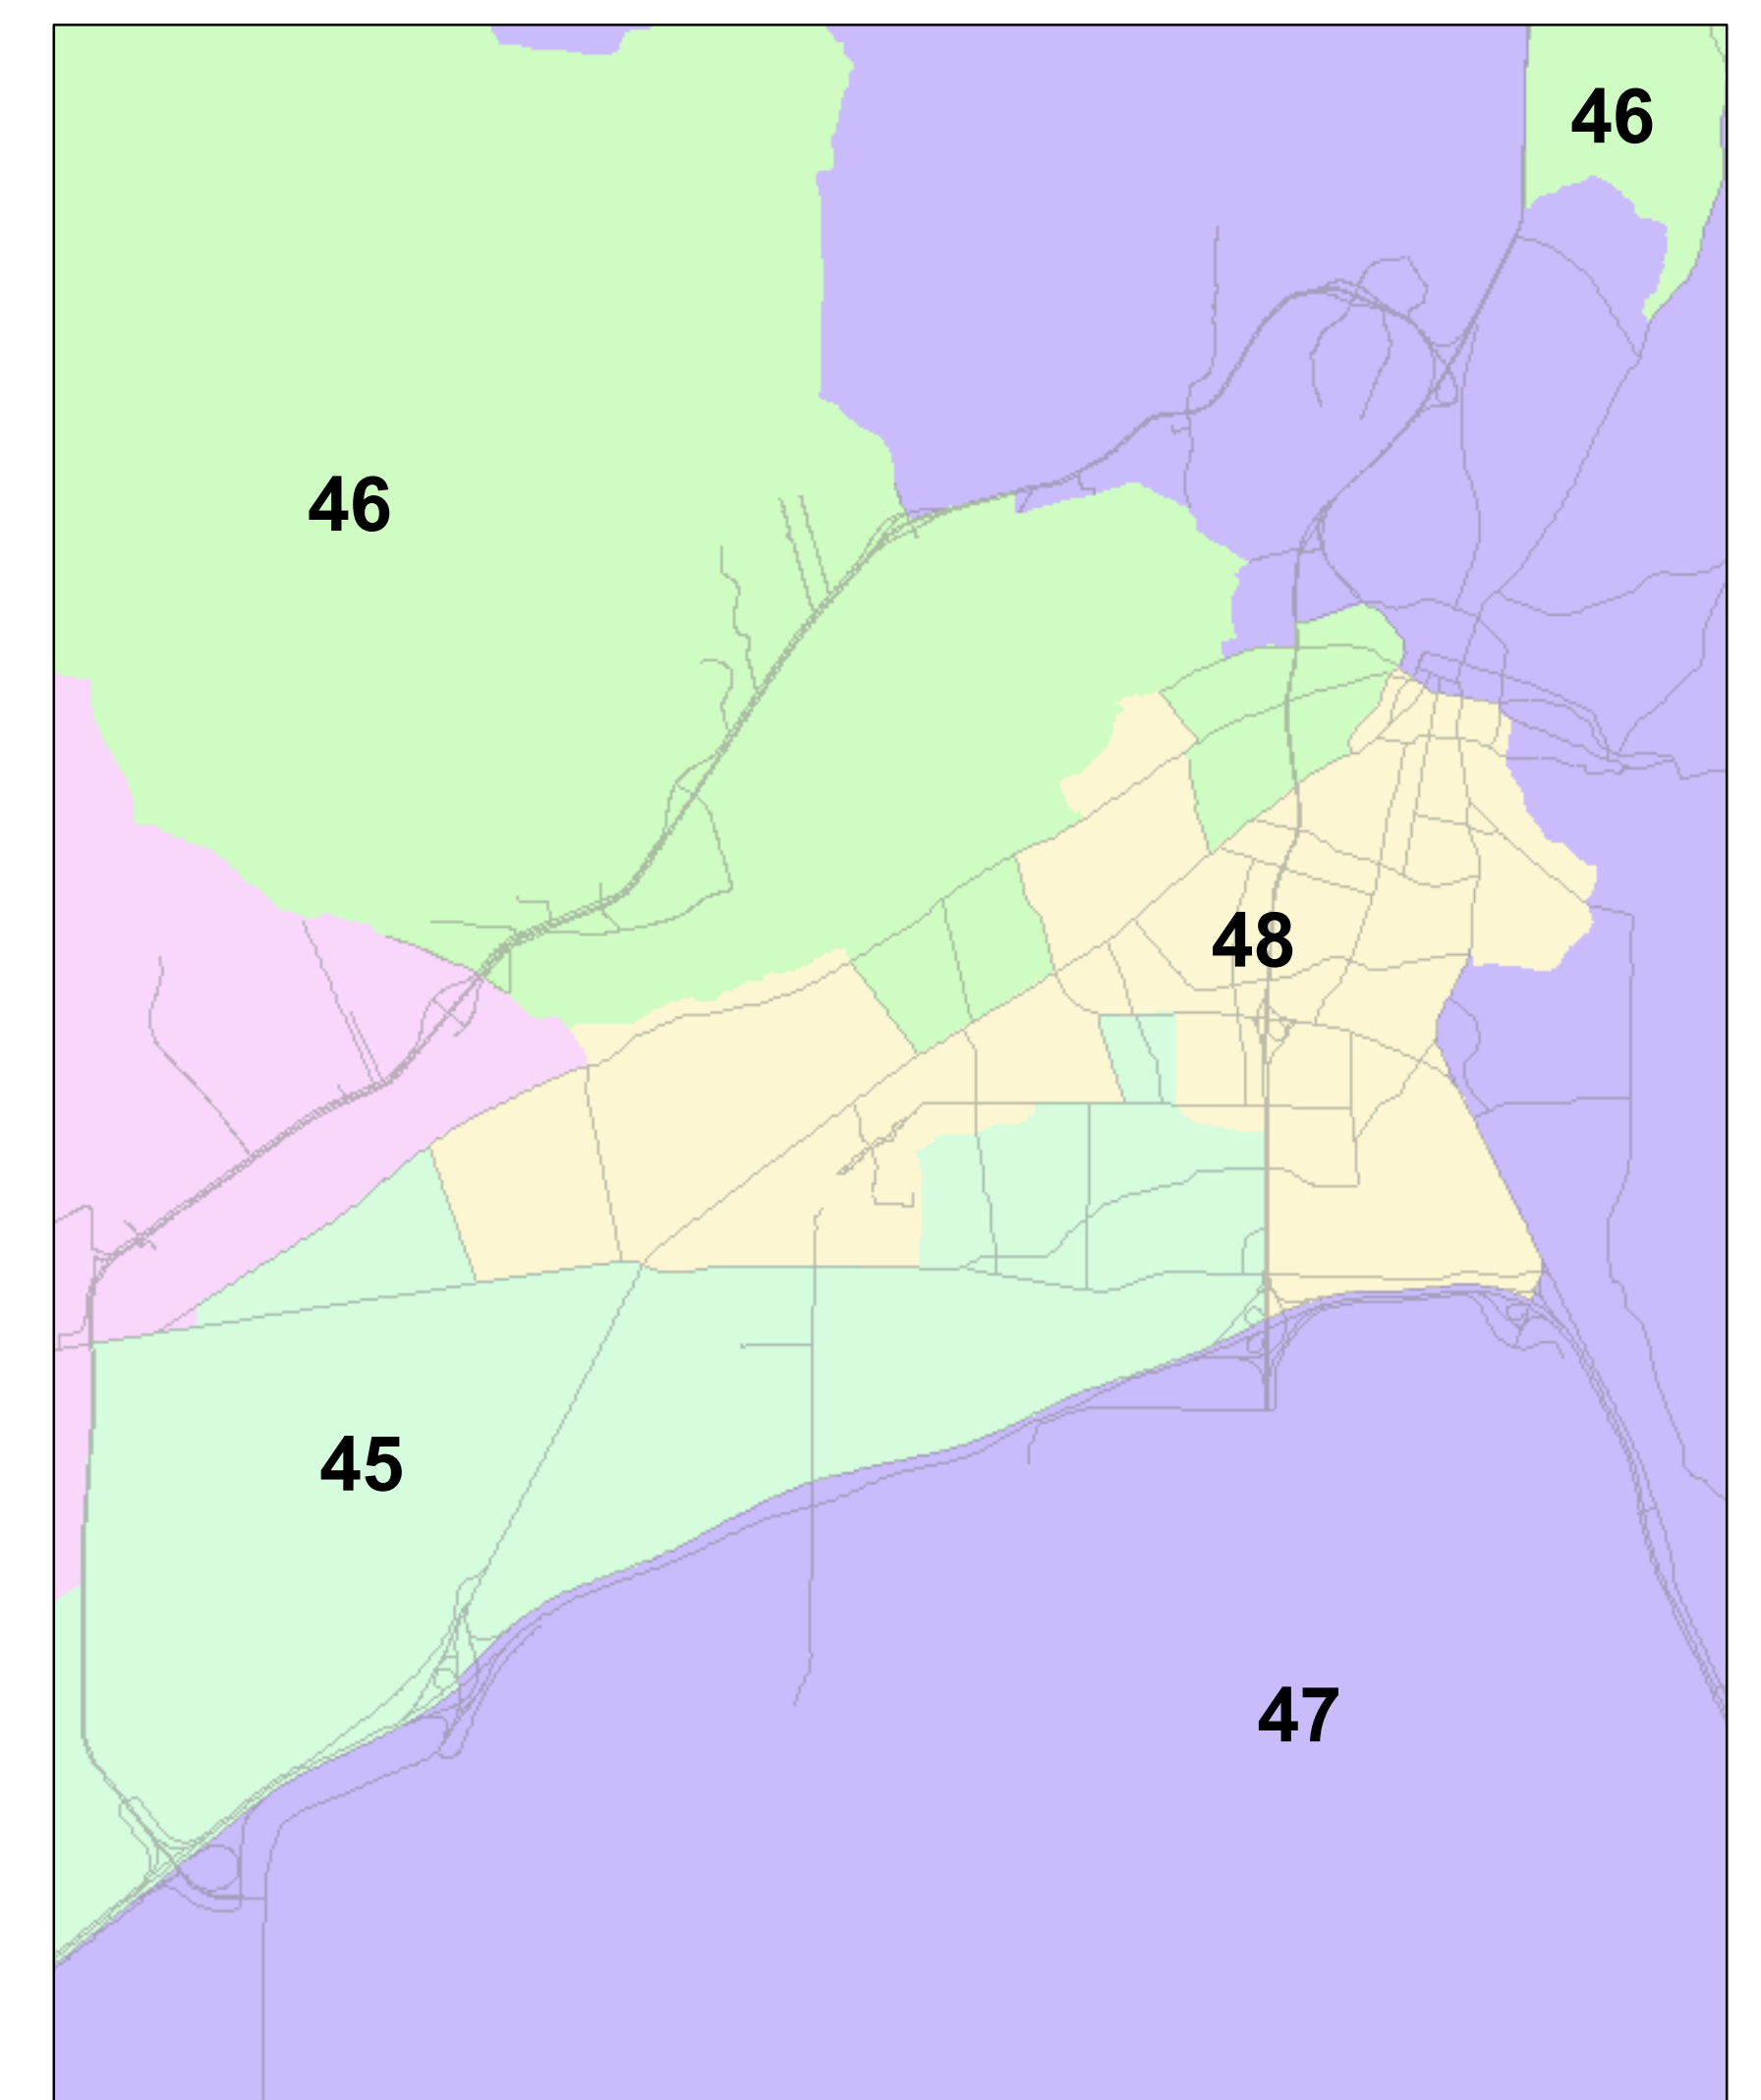

New Mexico House of Representatives

Fifty-Second Legislature - 2015 Regular Session

Legend

-  House District Boundary
-  County Boundary
-  Major Roads

Map published by the
New Mexico Taxation and Revenue Department
Information Technology Division
Revision date: 20141229

Albuquerque Metro Area

Santa Fe Metro Area

Las Cruces Metro Area