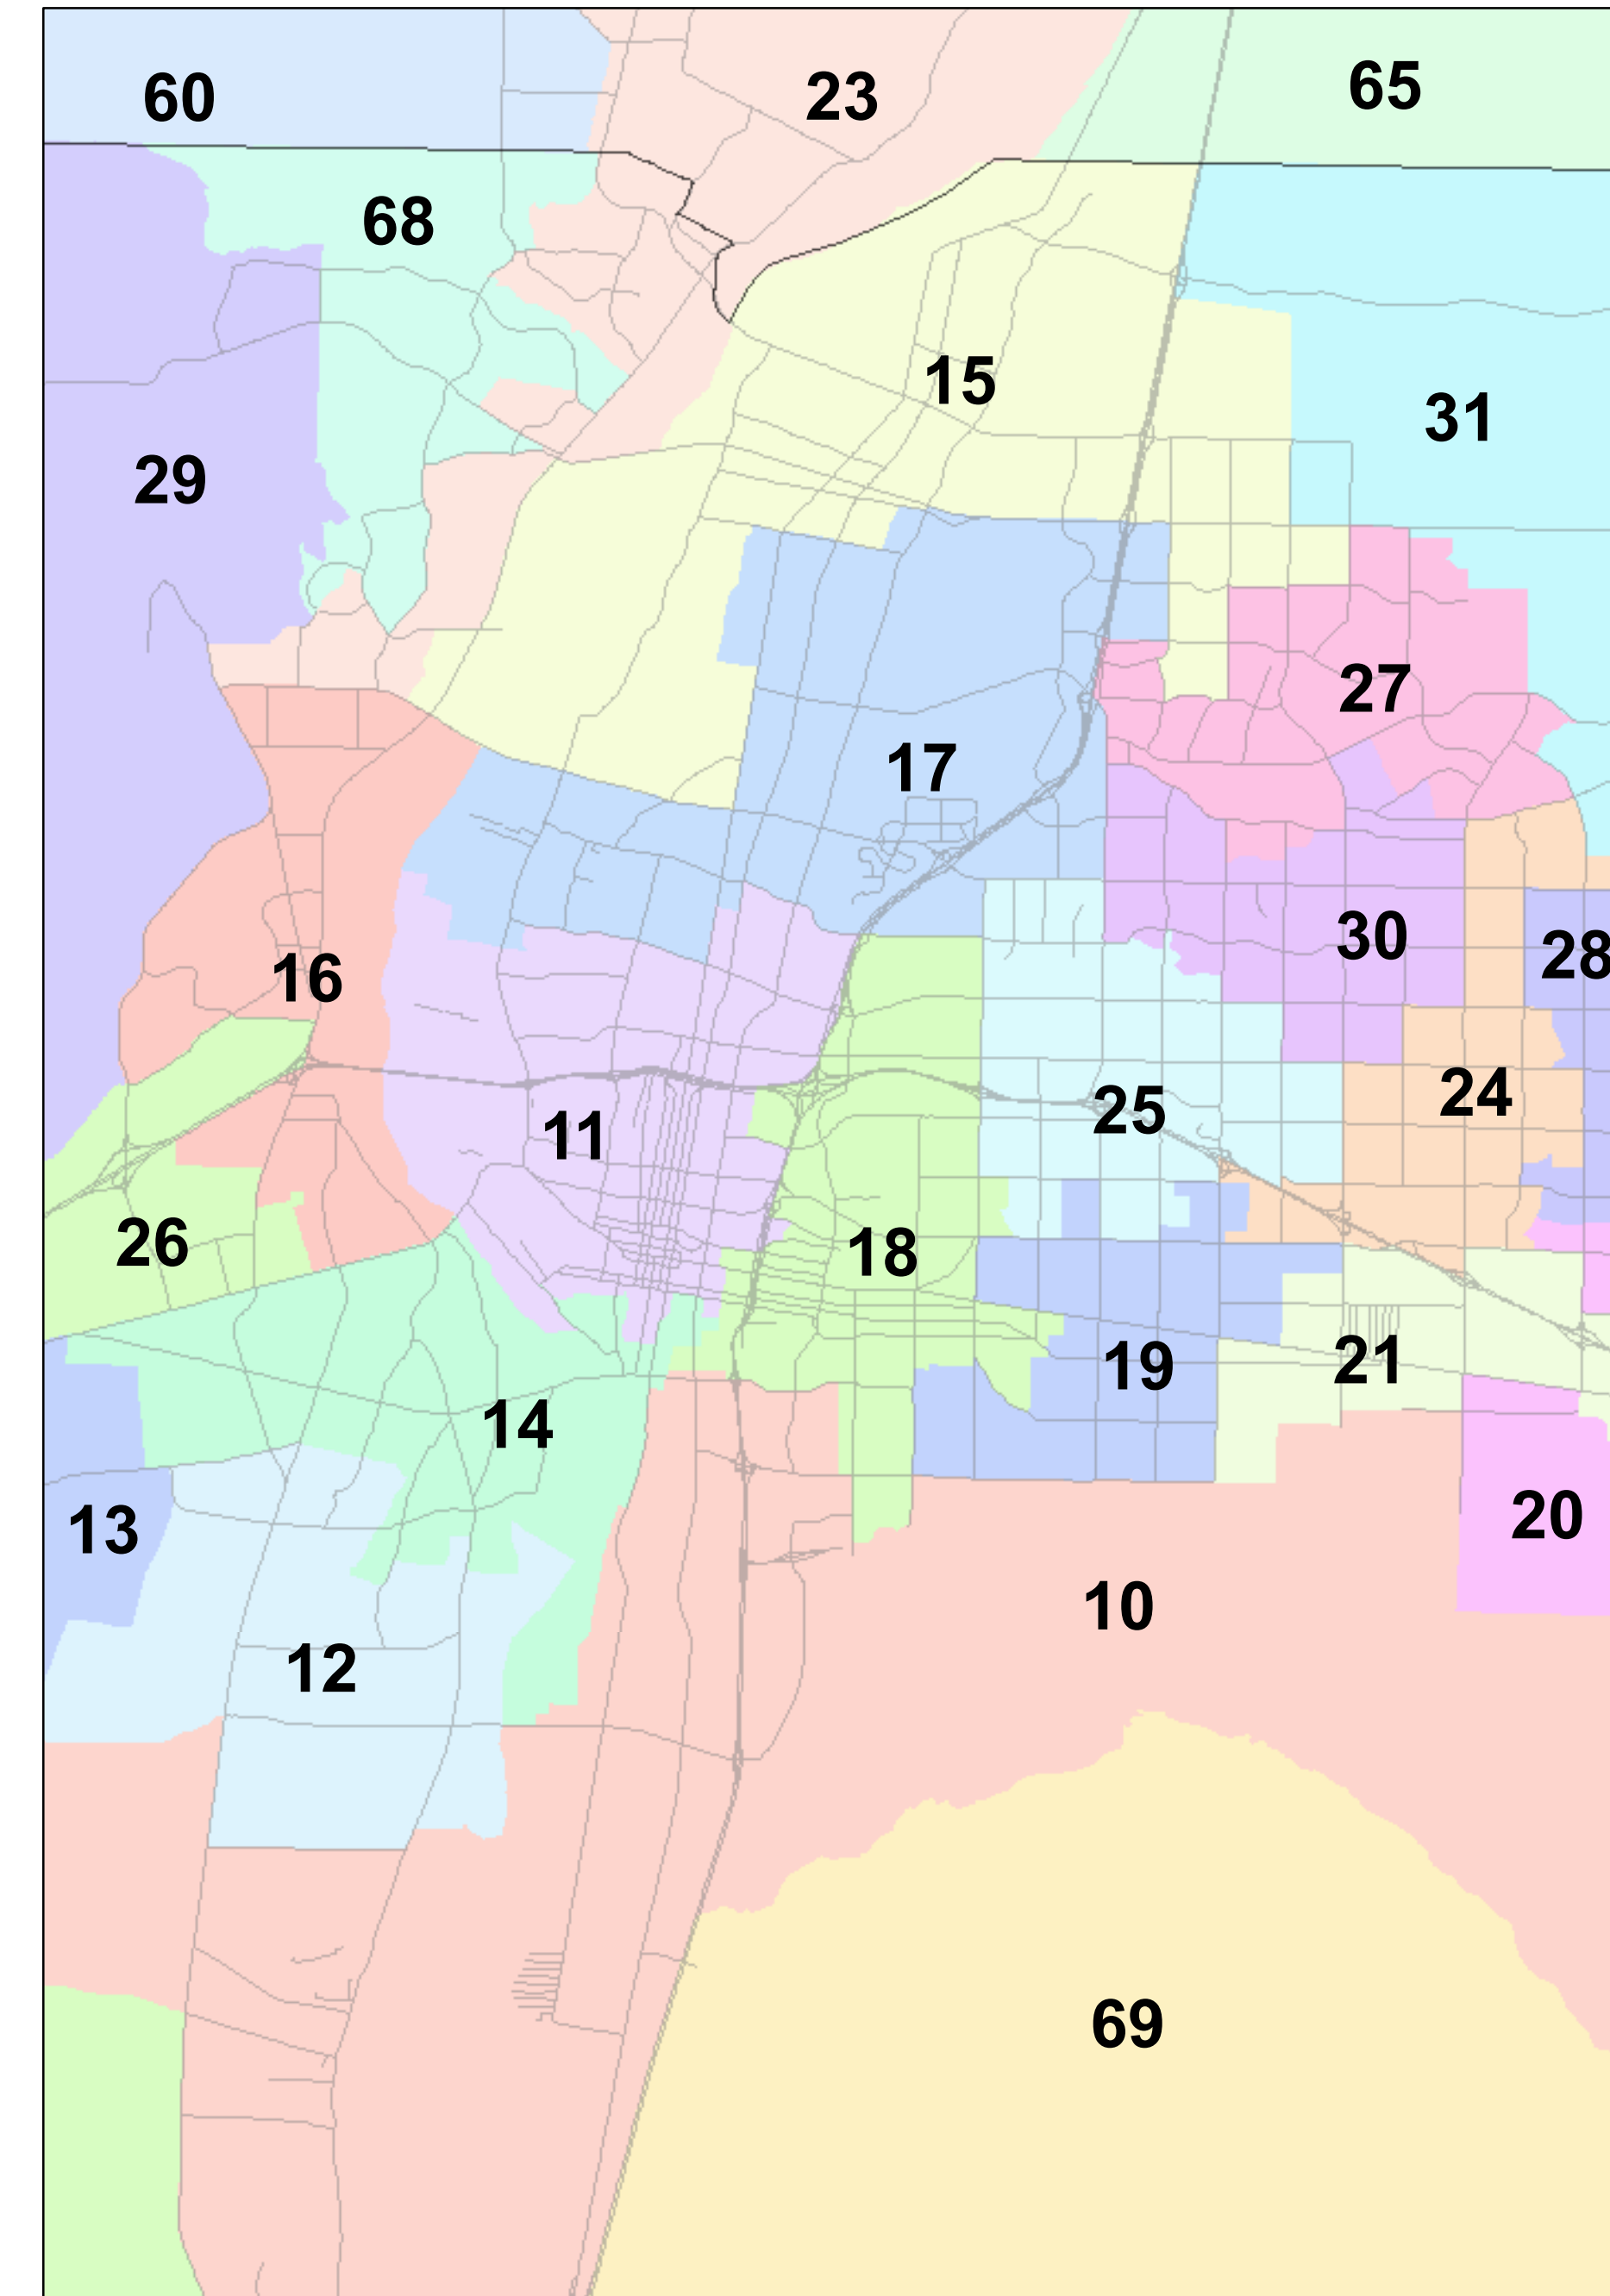

New Mexico House of Representatives

Fifty-Second Legislature - 2015 Regular Session

Legend

-  House District Boundary
-  County Boundary
-  Major Roads

Map published by the
New Mexico Taxation and Revenue Department
Information Technology Division
Revision date: 20141229

Albuquerque Metro Area

Santa Fe Metro Area

Las Cruces Metro Area