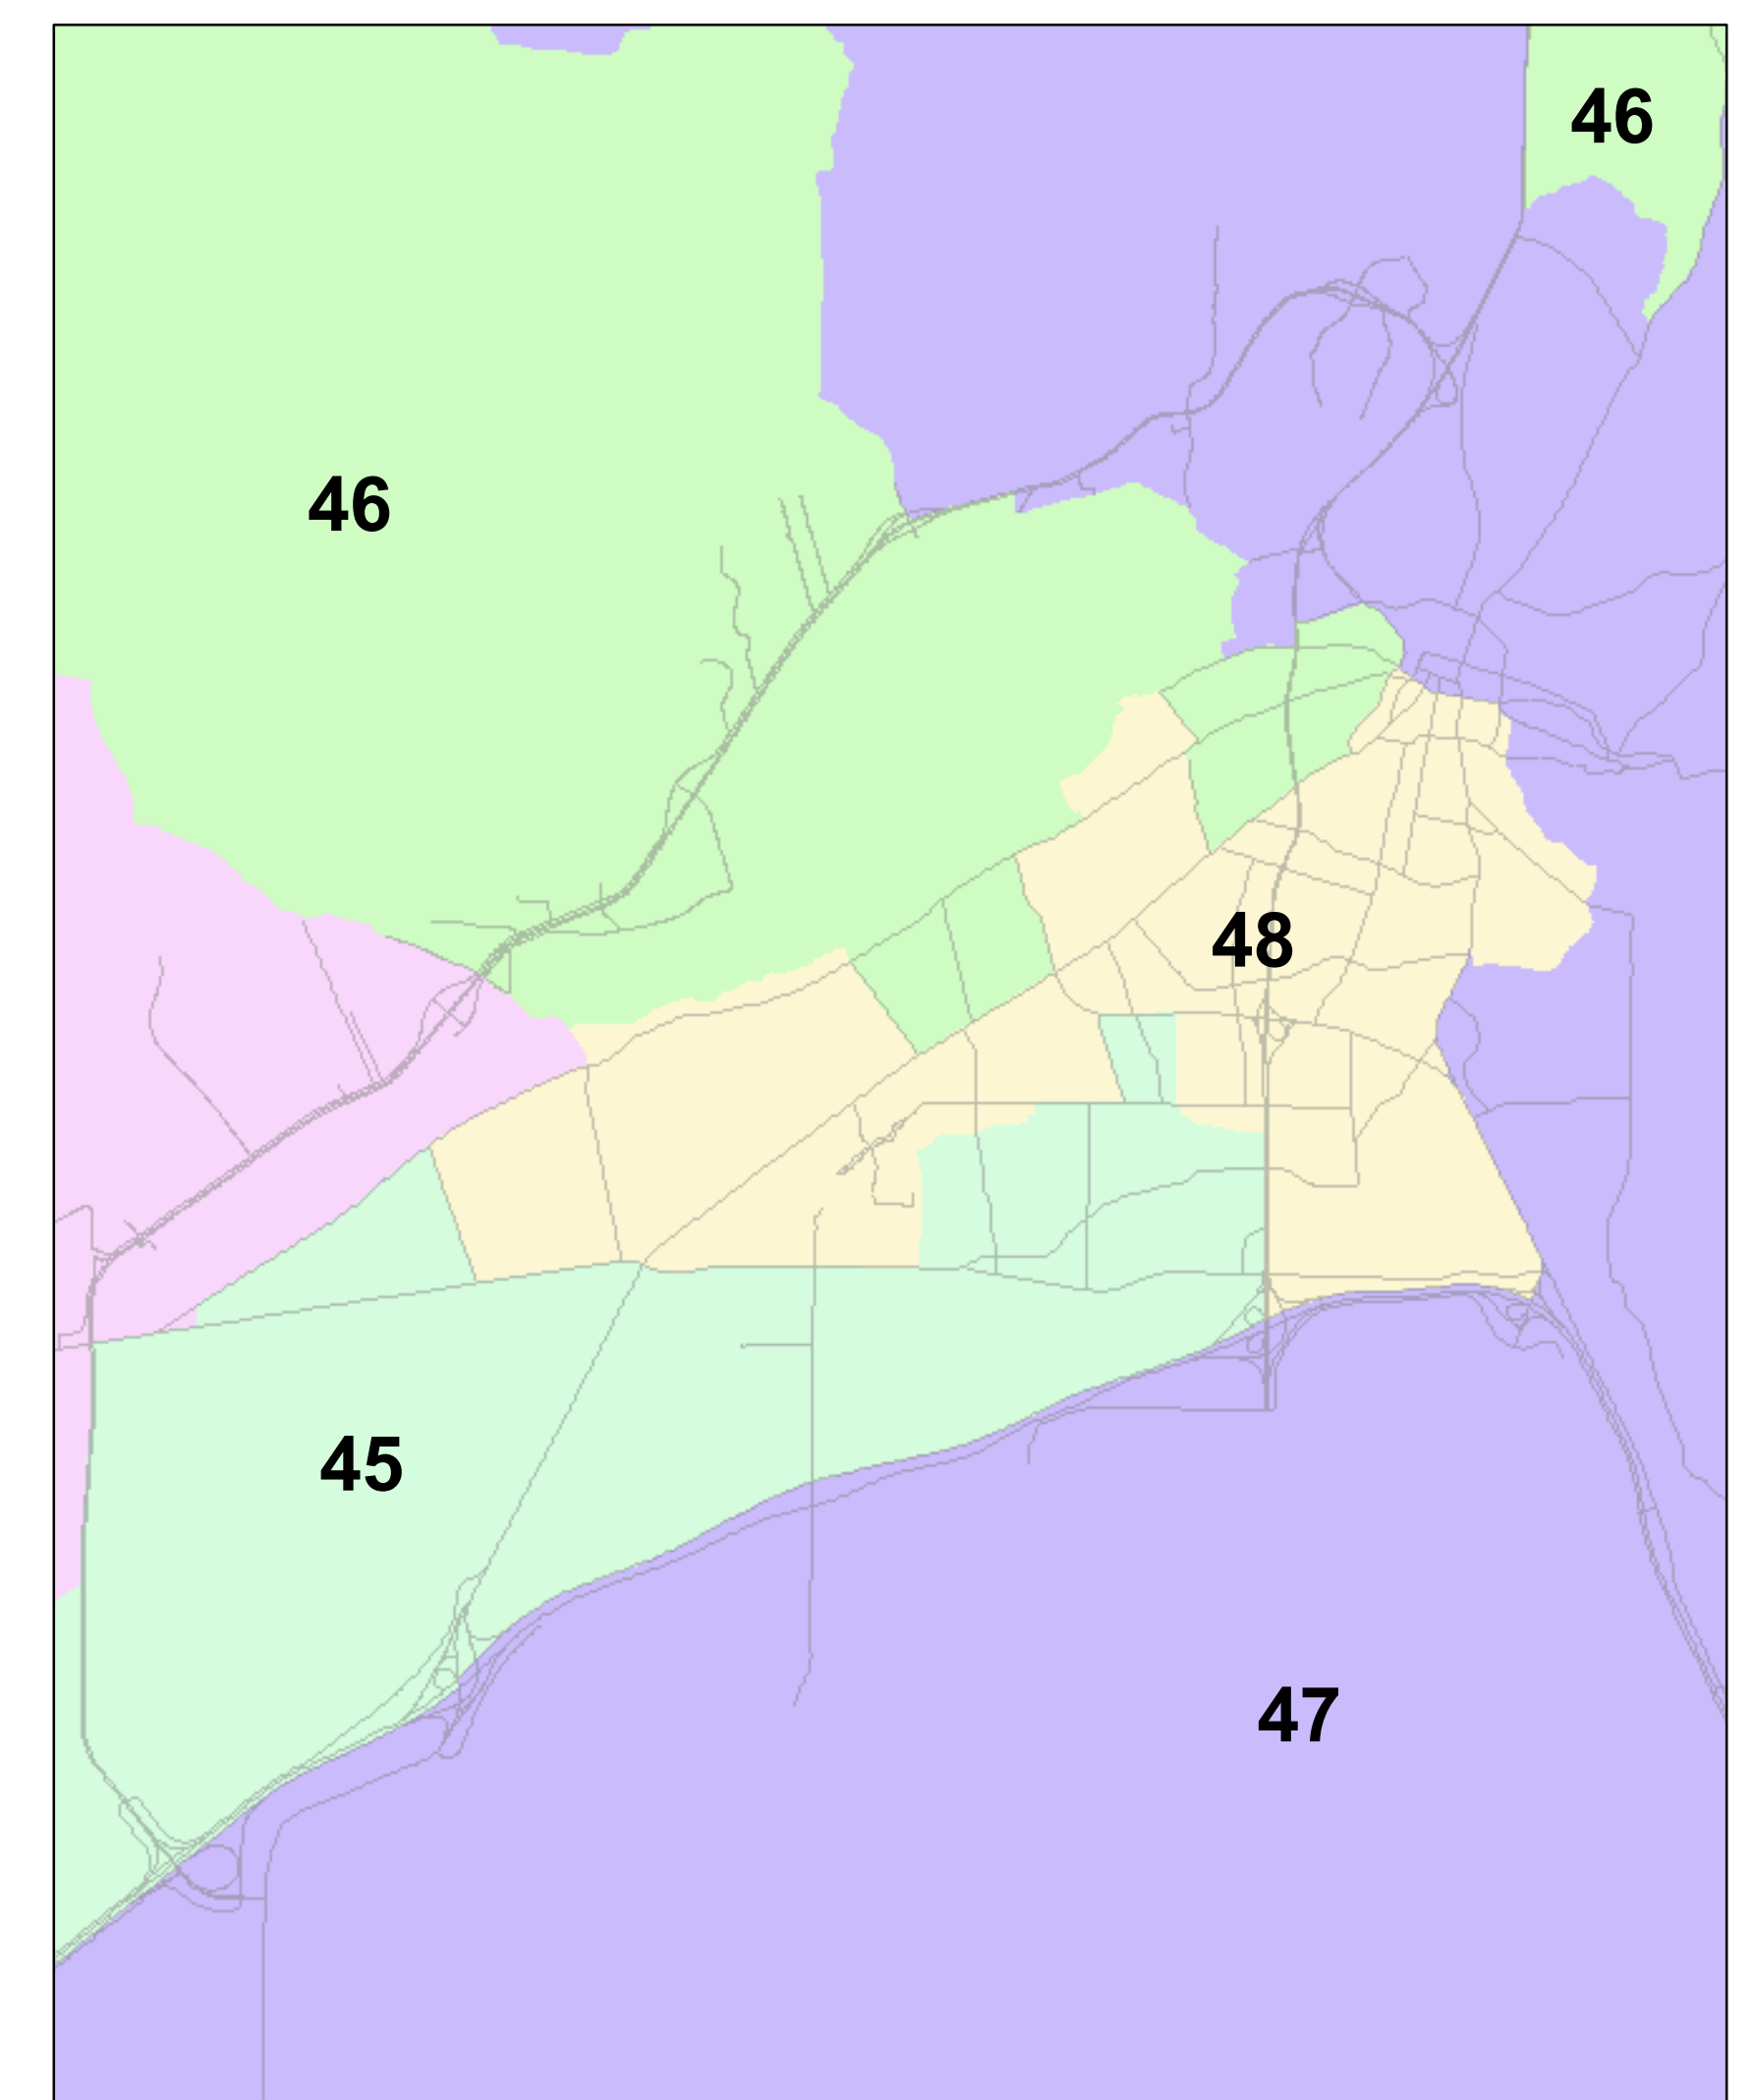

New Mexico House of Representatives

Fifty-Second Legislature - 2015 Regular Session

Legend

-  House District Boundary
-  County Boundary
-  Major Roads

Map published by the
New Mexico Taxation and Revenue Department
Information Technology Division
Revision date: 20141229

Albuquerque Metro Area

Santa Fe Metro Area

Las Cruces Metro Area